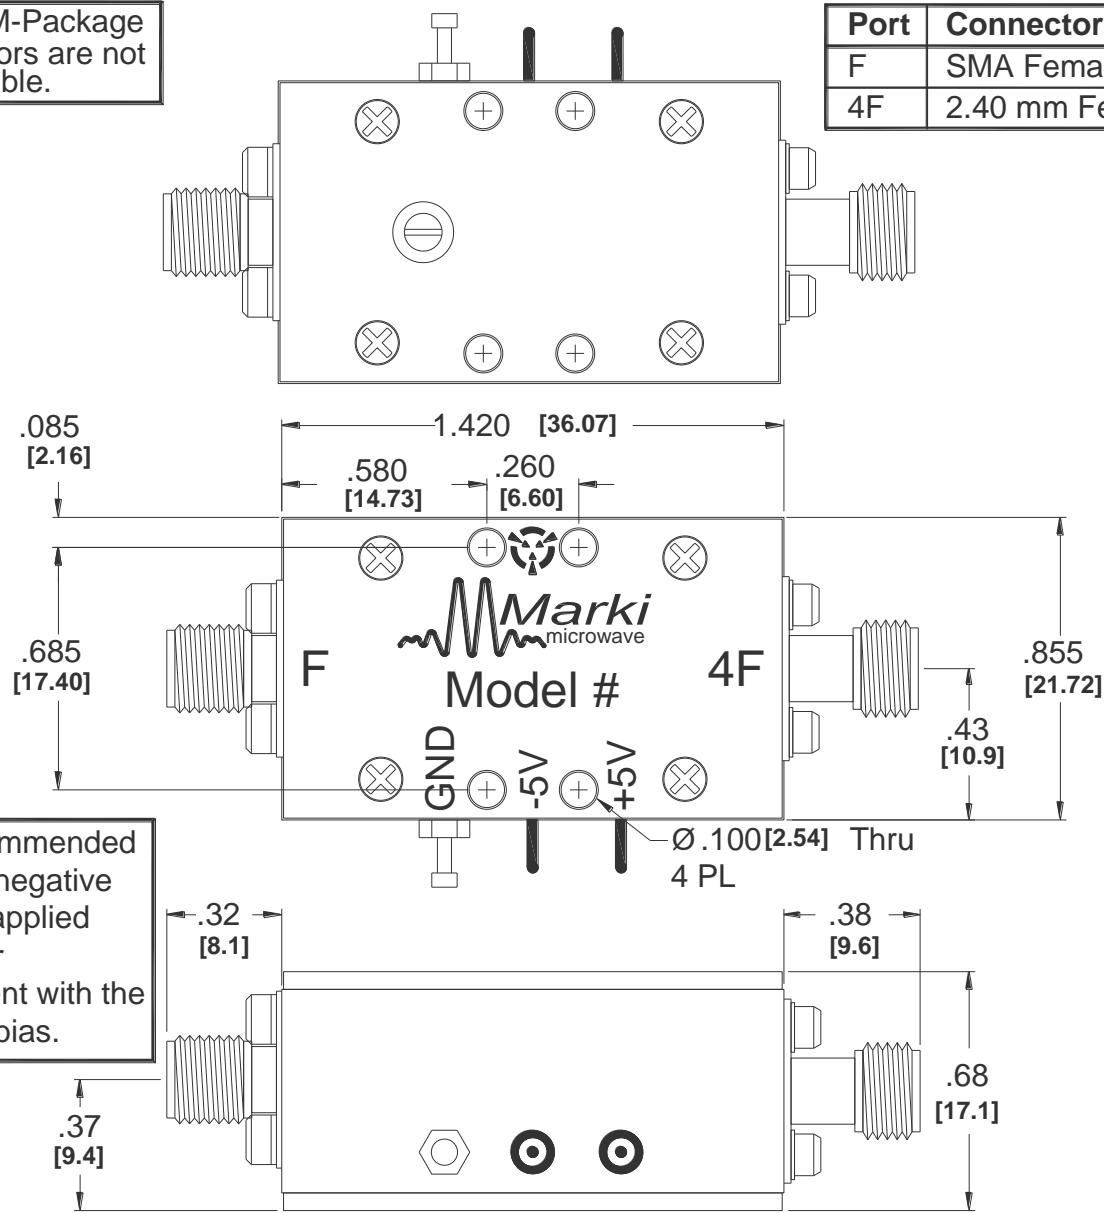

215 Vineyard Court, Morgan Hill, CA 95037  
 PHONE (408) 778-4200 FAX (408) 778-4300  
 Website: MarkiMicrowave.com

Note: CM-Package Connectors are not removeable.

| Port | Connector Type |
|------|----------------|
| F    | SMA Female     |
| 4F   | 2.40 mm Female |

It is recommended that the negative bias be applied before or concurrent with the positive bias.

Weight: 45 gms typ

|  |            |                      |
|--|------------|----------------------|
| CMV-Style Amplified-Quadrupler Outline | Projection | XXX=±.005<br>XX=±.02 |
|  | Inch [mm]  |                      |