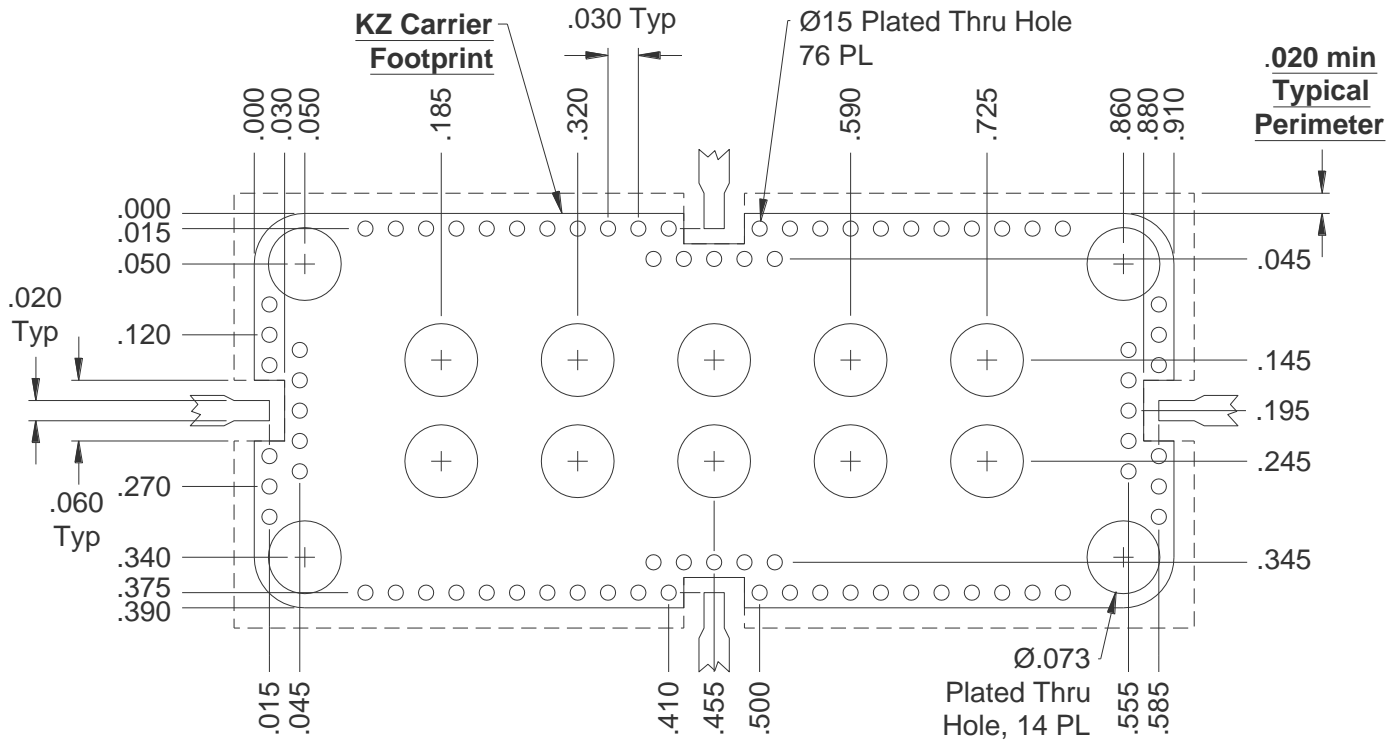

215 Vineyard Court
 Morgan Hill, CA 95037
 Phone (408) 778-4200
 FAX (408) 778-4300
 Website: MarkiMicrowave.com

KZ Carrier Surface-Mount System Circuit Footprint

A trace only for the applicable IF is required.

[Click here for a dxf of the above layout.](#)