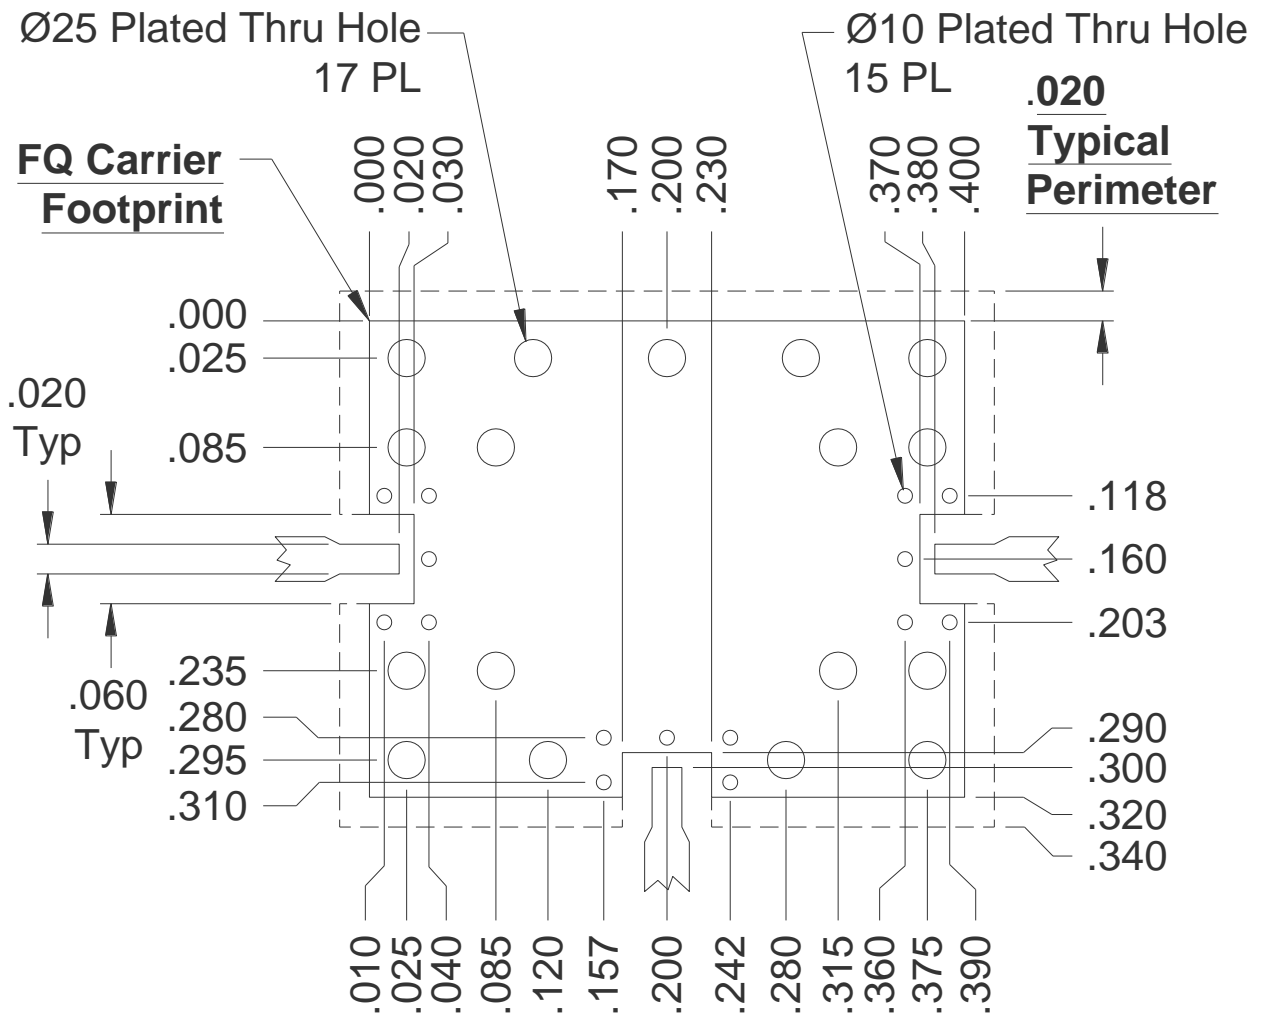

215 Vineyard Court
 Morgan Hill, CA 95037
 Phone (408) 778-4200
 FAX (408) 778-4300
Website: MarkiMicrowave.com

FQ Carrier Surface-Mount System Circuit Footprint

A trace only for the applicable IF is required.

[Click here for a dxf of the above layout.](#)