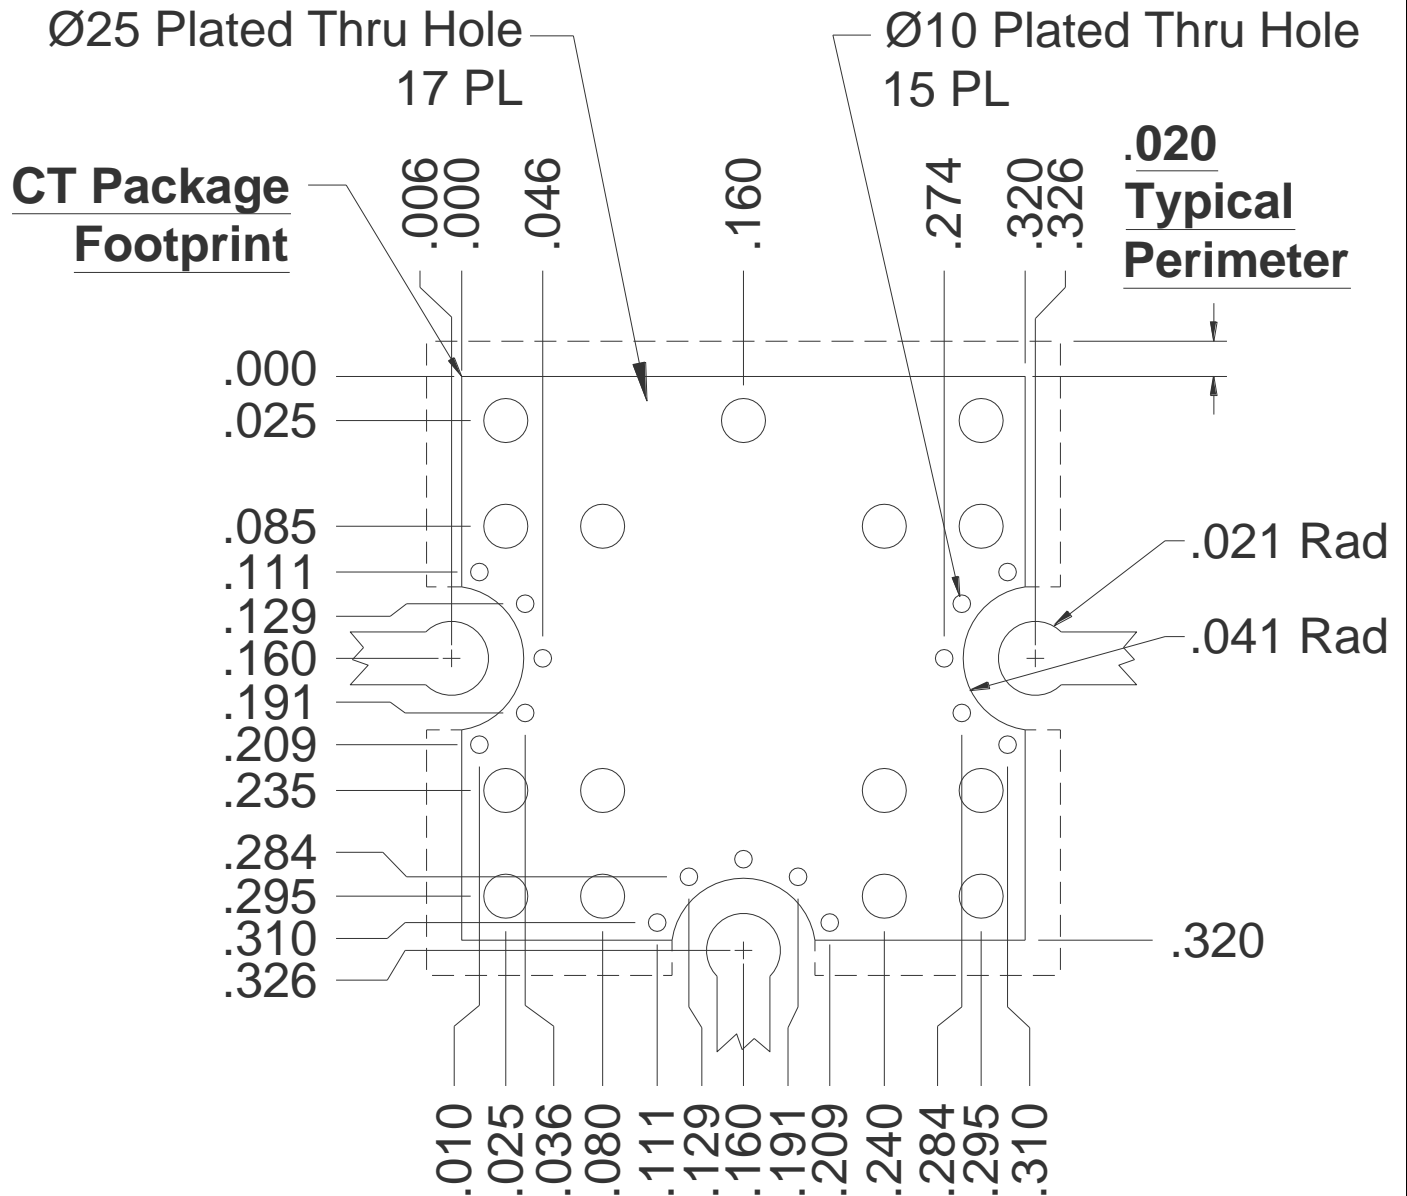

215 Vineyard Court
 Morgan Hill, CA 95037
 Phone (408) 778-4200
 FAX (408) 778-4300
Website: MarkiMicrowave.com

CT-Package Surface-Mount System Circuit Footprint

A trace only for the applicable IF is required.

[Click here for a dxf of the above layout.](#)