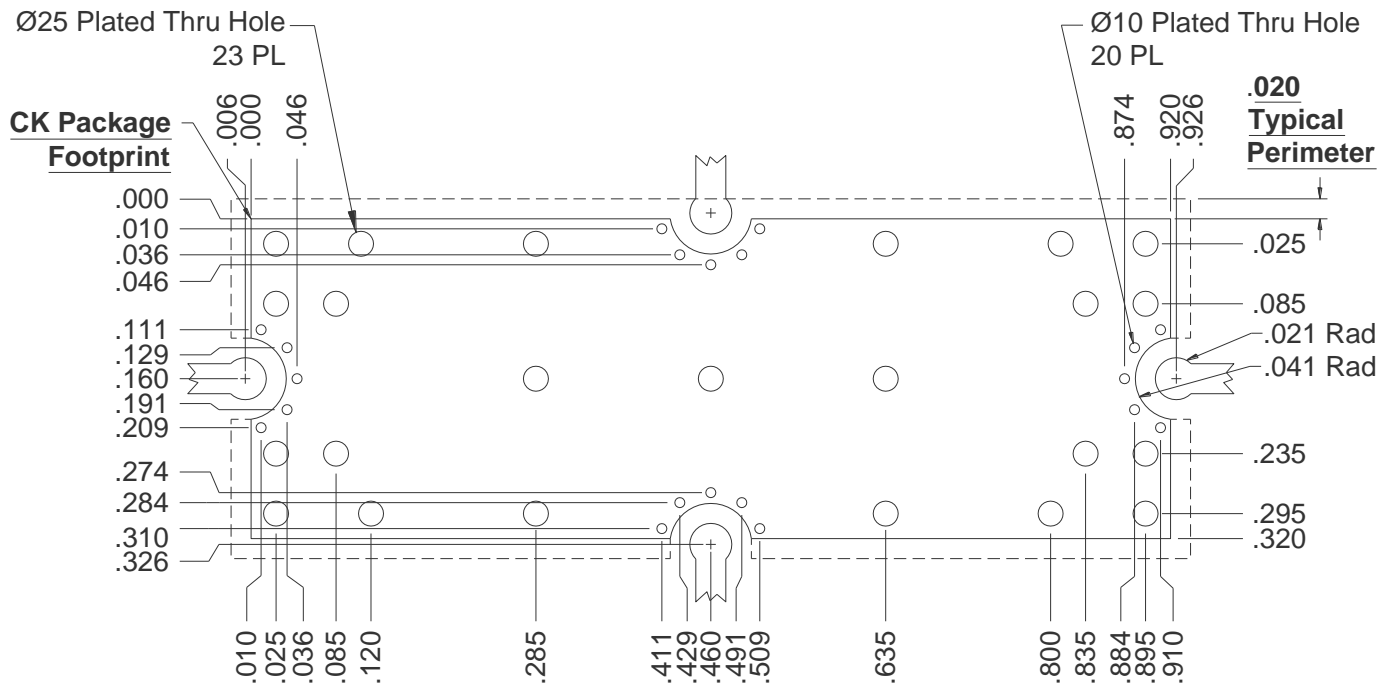

215 Vineyard Court
 Morgan Hill, CA 95037
 Phone (408) 778-4200
 FAX (408) 778-4300
Website: MarkiMicrowave.com

CK-Package Surface-Mount System Circuit Footprint

A trace only for the applicable IF is required.

[Click here for a dxf of the above layout.](#)