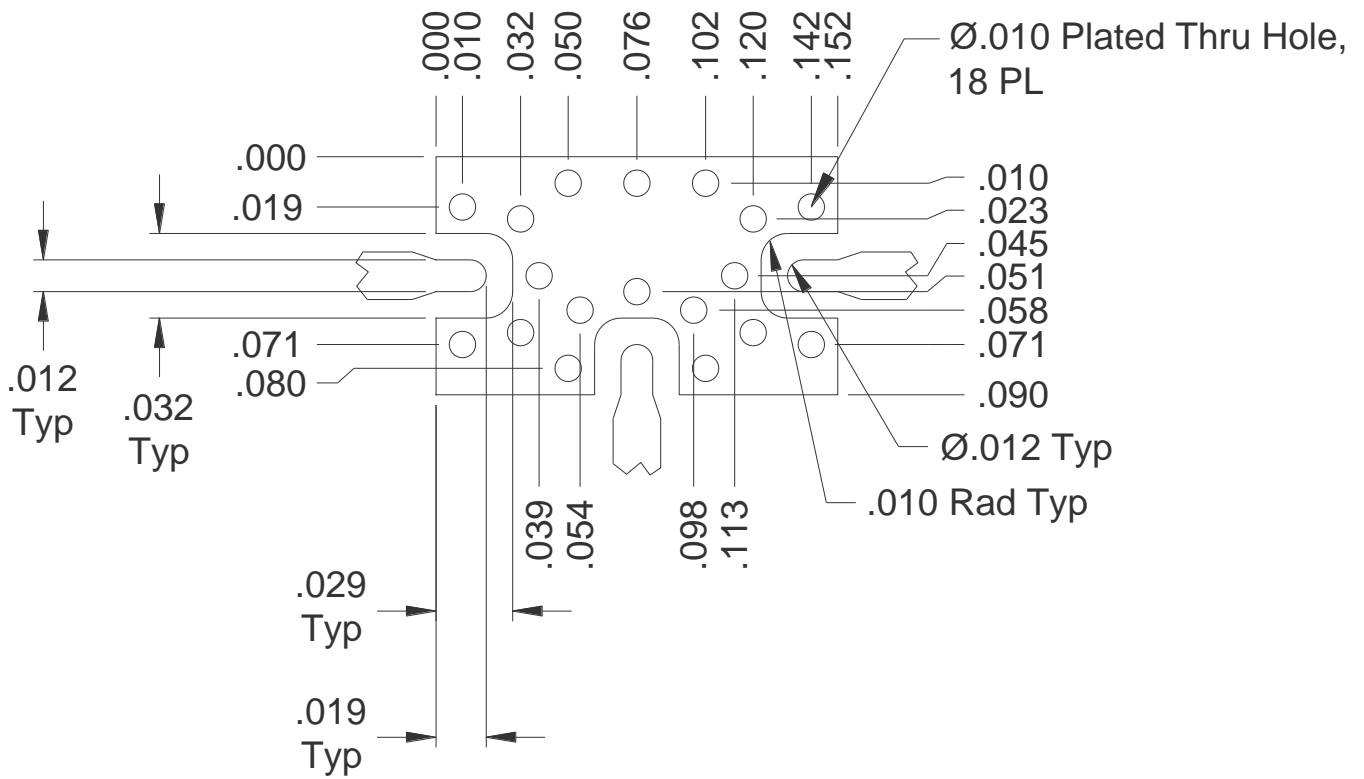

215 Vineyard Court
Morgan Hill, CA 95037
Phone (408) 778-4200
FAX (408) 778-4300
Website: MarkiMicrowave.com

CHSM-Package Surface-Mount System Circuit Footprint

[Click here for a dxf of the above layout.](#)