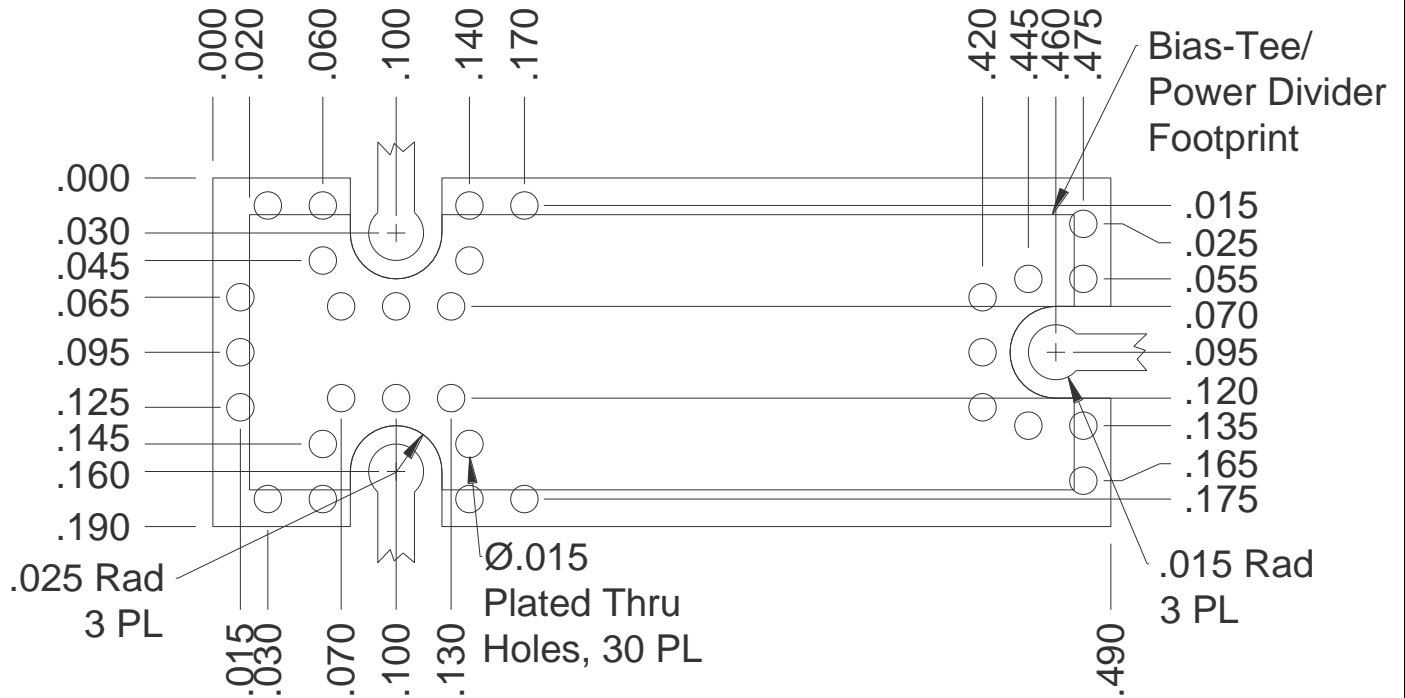

215 Vineyard Court
 Morgan Hill, CA 95037
 Phone (408) 778-4200
 FAX (408) 778-4300
Website: MarkiMicrowave.com

BTSML/PDLSM Surface-Mount System Circuit Footprint

[Click here for a dxf of the above layout.](#)