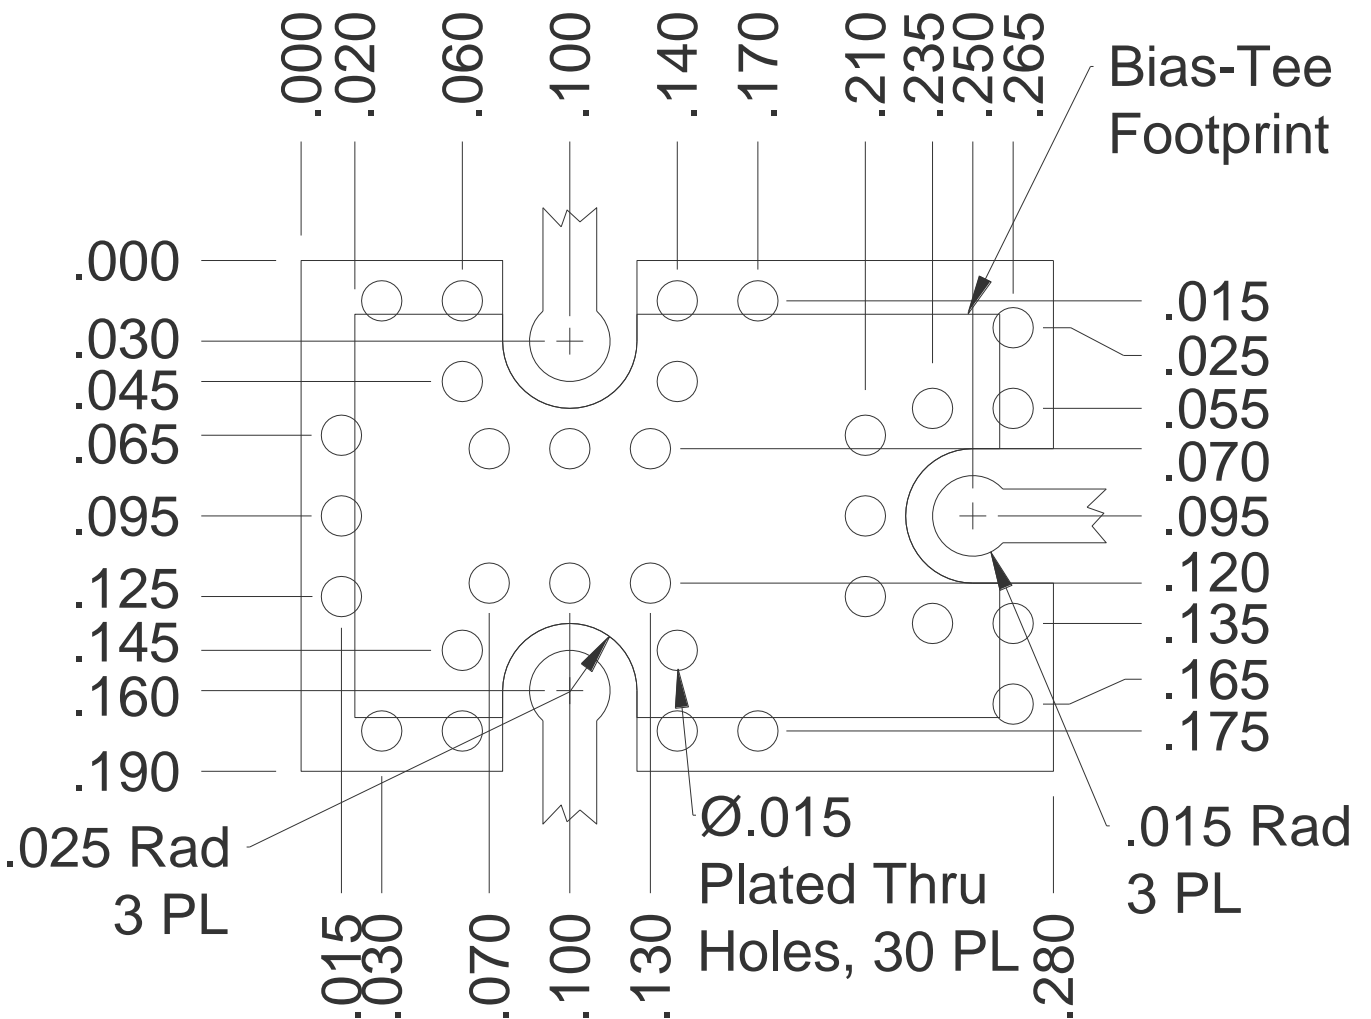

215 Vineyard Court
 Morgan Hill, CA 95037
 Phone (408) 778-4200
 FAX (408) 778-4300
Website: MarkiMicrowave.com

BTSM/PDSM Surface-Mount System Circuit Footprint

[Click here for a dxf of the above layout.](#)