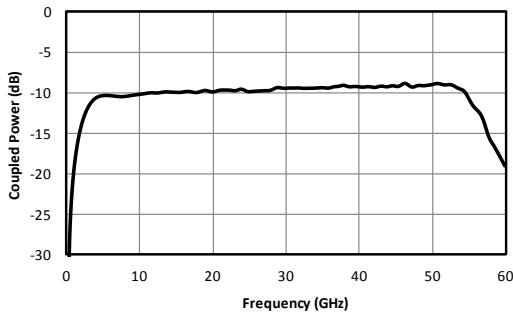

### DIRECTIONAL COUPLER

**C10-0450**

The C10-0450 is a broadband 4-50 GHz, 10 dB directional coupler. The multisection tri-plate stripline design exhibits excellent coupling flatness and VSWR to 50 GHz. Custom designs are also available, contact the factory for details.

## Typical Performance

Fig. 1. Direct line insertion loss.

Fig. 2. Typical port return loss.

Fig. 3. Coupled port power.

Fig. 4. Typical directivity.

## DIRECTIONAL COUPLER

**C10-0450**

Page 3

Model Number	Description
C10-0450	4-50 GHz 10 dB Directional Coupler with 2.40 mm connectors <sup>1</sup> , <b>LEAD-FREE/ROHS COMPLIANT</b>

<sup>1</sup>Default is 2.4 mm female connectors. Consult factory for other connector options.