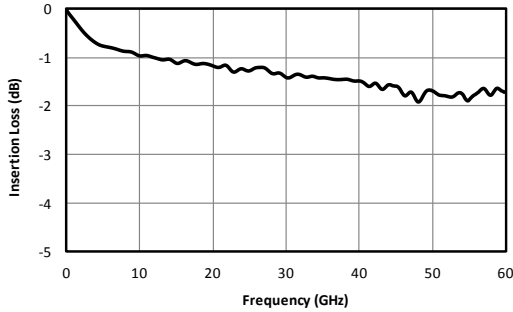

## Typical Performance

Fig. 1. Direct line insertion loss.

Fig. 2. Typical port return loss.

Fig. 3. Coupled port power.

Fig. 4. Typical directivity.

## DIRECTIONAL COUPLER

**C10-0450**

Page 3

Model Number	Description
C10-0450	4-50 GHz 10 dB Directional Coupler with 2.40 mm connectors <sup>1</sup> , <b>LEAD-FREE/ROHS COMPLIANT</b>

<sup>1</sup>Default is 2.4 mm female connectors. Consult factory for other connector options.