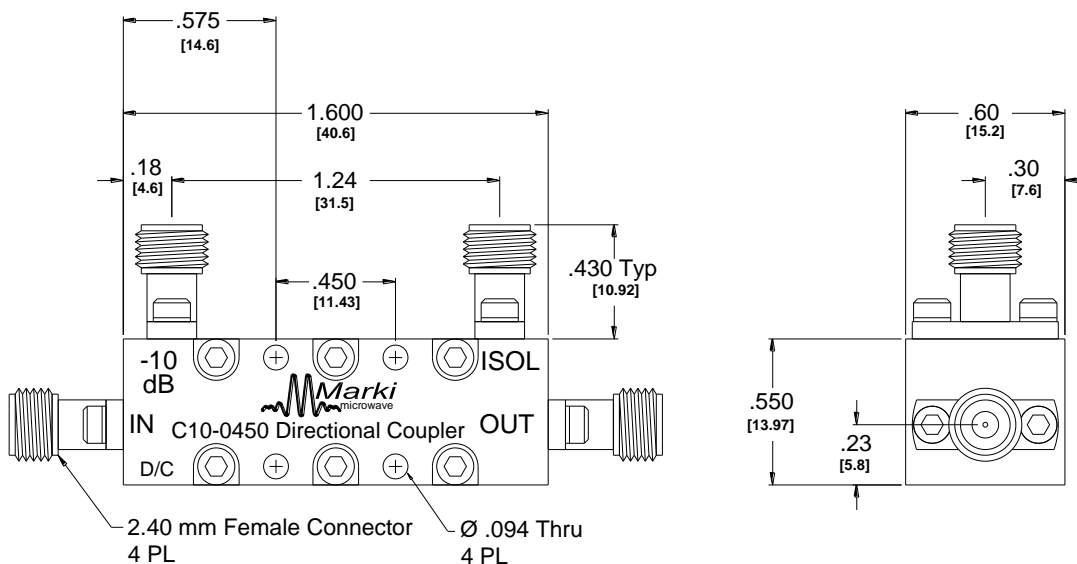

LEAD-FREE / RoHS-COMPLIANT

DIRECTIONAL COUPLER

C10-0450

The C10-0450 is a broadband 4-50 GHz, 10 dB directional coupler. The multisection tri-plate stripline design exhibits excellent coupling flatness and VSWR to 50 GHz. Custom designs are also available, contact the factory for details.

Features

- Broadband Performance
- Excellent Coupling Flatness
- High Directivity
- Low VSWR
- [Microwave Power Dividers & Couplers App Note](#)

Electrical Specifications

Parameter¹	Frequency Range (GHz)	Min	Typ	Max
Mean Coupling (dB)	4-50		10	
Amplitude Flatness (dB)²	4-50		±0.5	±1.5
Direct Line Insertion Loss (dB)	4-50			2.5
VSWR	4-40		1.35	1.55
	40-50		1.55	
Directivity (dB)	4-50	9	15	
Weight (g)			35	

¹Specifications guaranteed when operated in a 50Ω system.

²Deviation from average coupling.