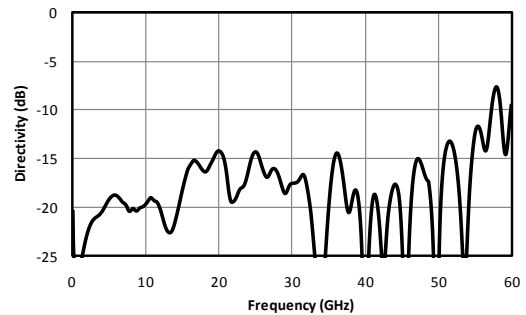

## Typical Performance

Fig. 1. Direct line insertion loss.

Fig. 2. Typical port return loss.

Fig. 3. Coupled port power.

Fig. 4. Typical directivity.

## DIRECTIONAL COUPLER

**C10-0450**

Page 3

Model Number	Description
C10-0450	4-50 GHz 10 dB Directional Coupler with 2.40 mm connectors <sup>1</sup> , <b>LEAD-FREE/ROHS COMPLIANT</b>

<sup>1</sup>Default is 2.4 mm female connectors. Consult factory for other connector options.