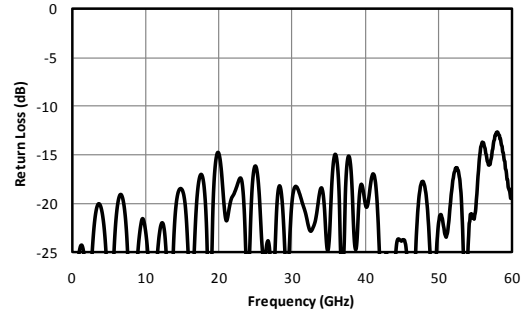

## Typical Performance

Fig. 1. Direct line insertion loss.

Fig. 2. Typical port return loss.

Fig. 3. Coupled port power.

Fig. 4. Typical directivity.

## DIRECTIONAL COUPLER

**C10-0450**

Page 3

Model Number	Description
C10-0450	4-50 GHz 10 dB Directional Coupler with 2.40 mm connectors <sup>1</sup> , <b>LEAD-FREE/ROHS COMPLIANT</b>

<sup>1</sup>Default is 2.4 mm female connectors. Consult factory for other connector options.