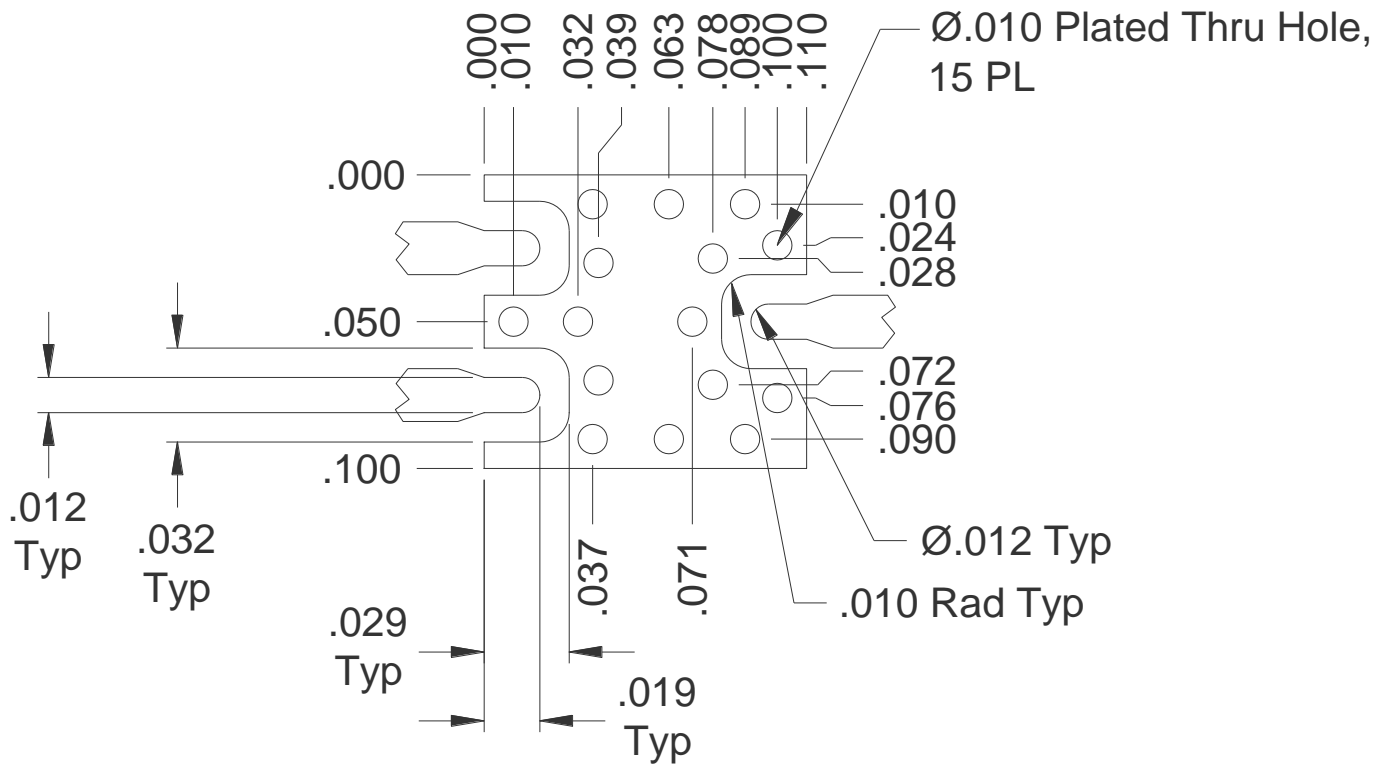

215 Vineyard Court
Morgan Hill, CA 95037
Phone (408) 778-4200
FAX (408) 778-4300
Website: MarkiMicrowave.com

Microlithic Balun Surface-Mount System Circuit Footprint

[Click here for a dxf of the above layout.](#)