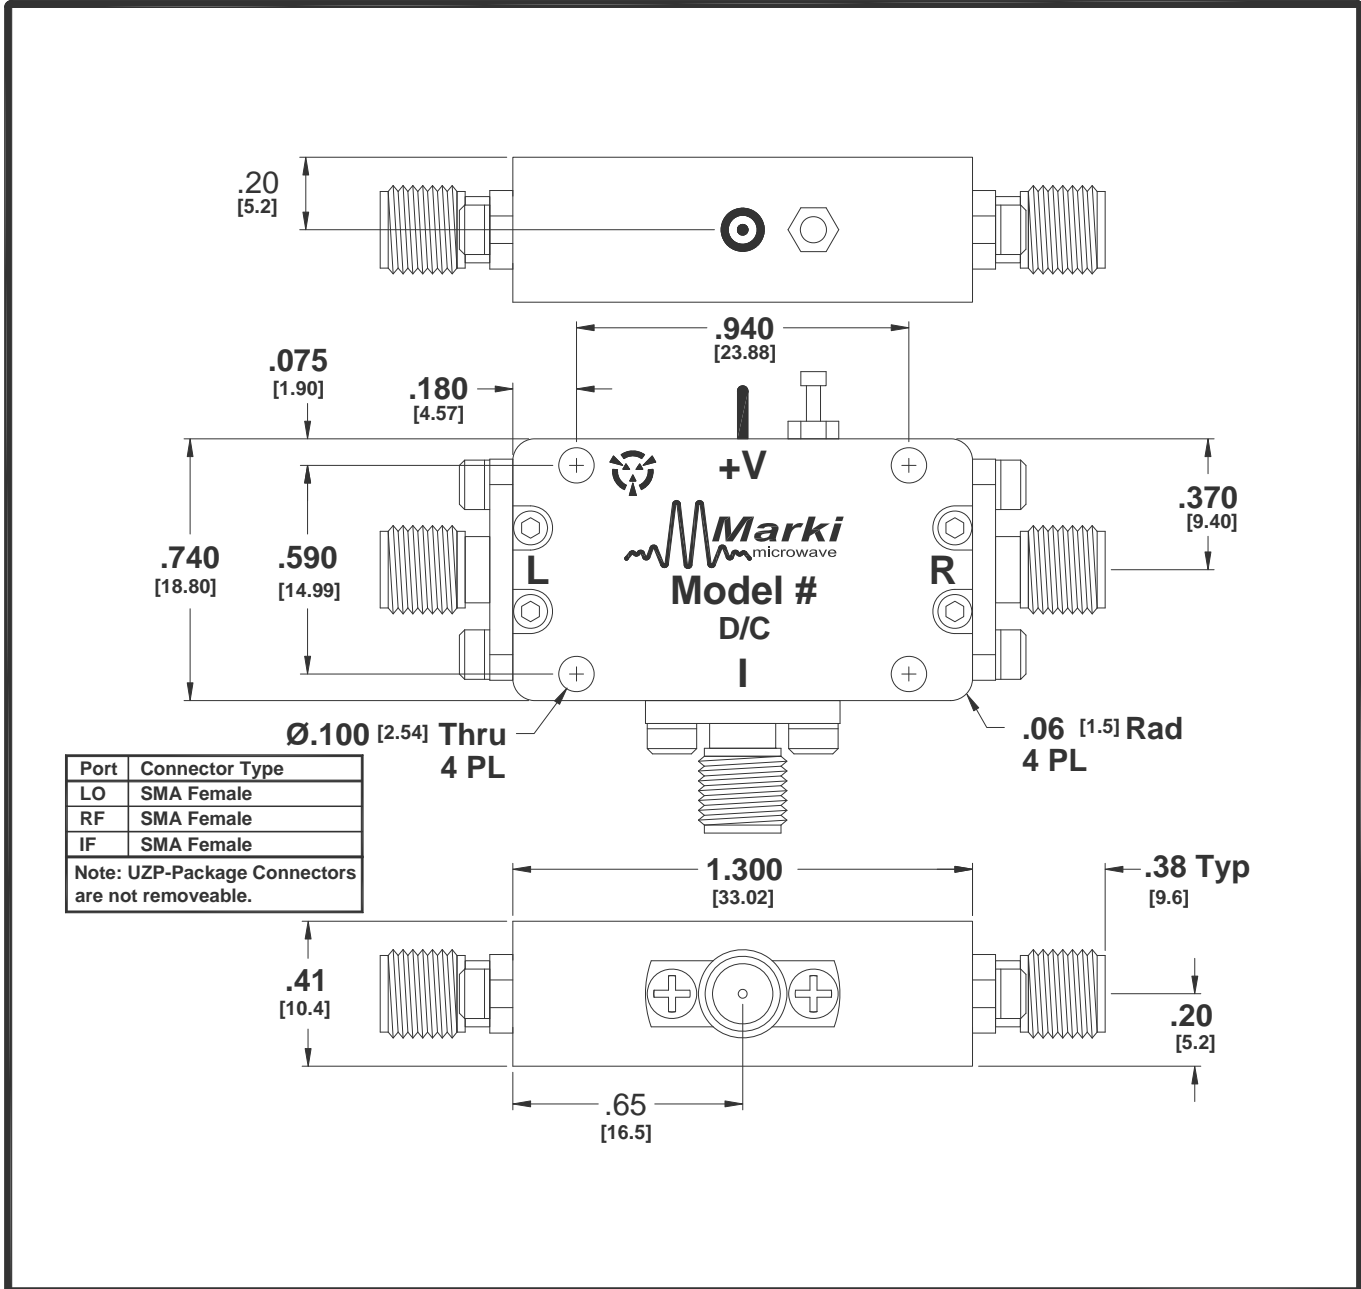

215 Vineyard Court, Morgan Hill, CA 95037
 PHONE (408) 778-4200 FAX (408) 778-4300
 Website: MarkiMicrowave.com

Port	Connector Type
LO	SMA Female
RF	SMA Female
IF	SMA Female

Note: UZP-Package Connectors are not removable.

UZP-Style Mixer/LO-Buffer Amplifier Outline

XXX=±.005
 XX=±.02