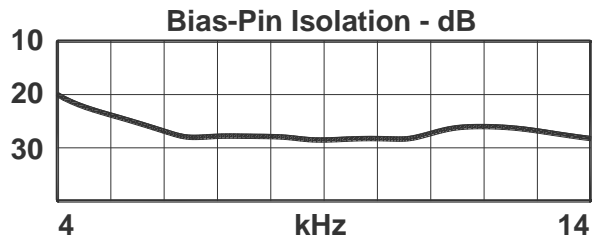

**BIAS TEE**

Page 2

**BT-0050**

Input 4 kHz to 50 GHz

Typical Performance

NOTE:  
Specifications are subject to change without notice. Contact Marki Microwave for the most recent specifications and data sheets.