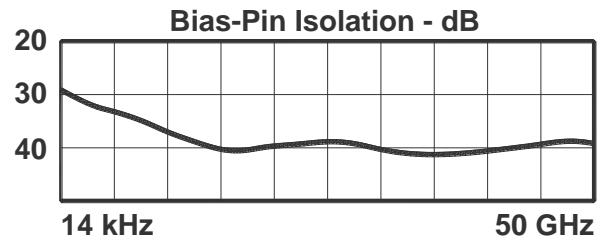

**BIAS TEE**

Page 2

**BT-0050**

Input 4 kHz to 50 GHz

Typical Performance

NOTE:  
Specifications are subject to change without notice. Contact Marki Microwave for the most recent specifications and data sheets.