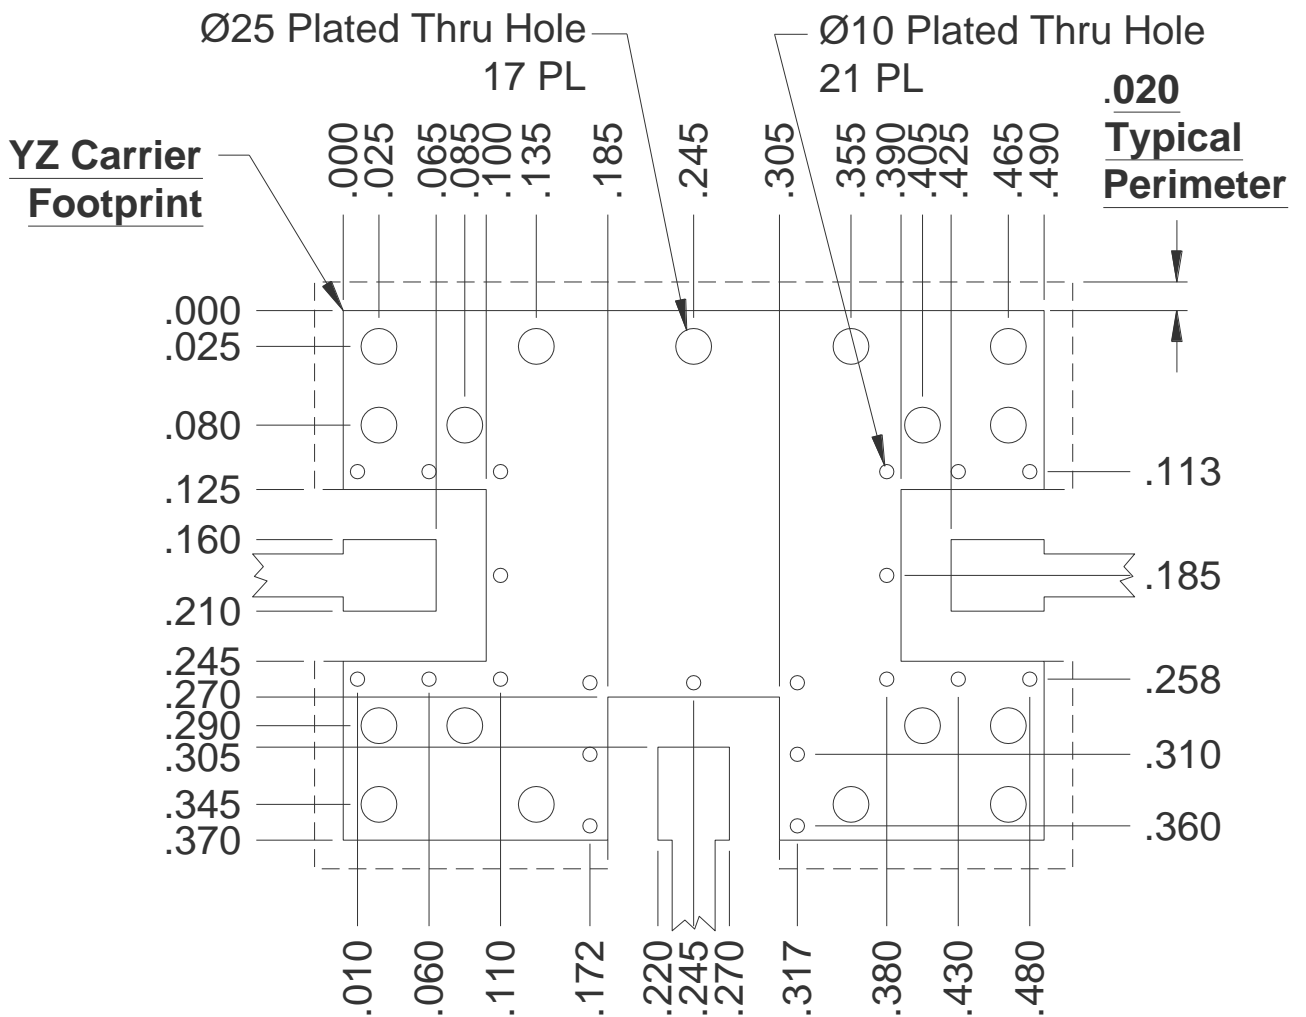

215 Vineyard Court
 Morgan Hill, CA 95037
 Phone (408) 778-4200
 FAX (408) 778-4300
Website: MarkiMicrowave.com

YZ Carrier Surface-Mount System Circuit Footprint

A trace only for the applicable IF is required.

[Click here for a dxf of the above layout.](#)